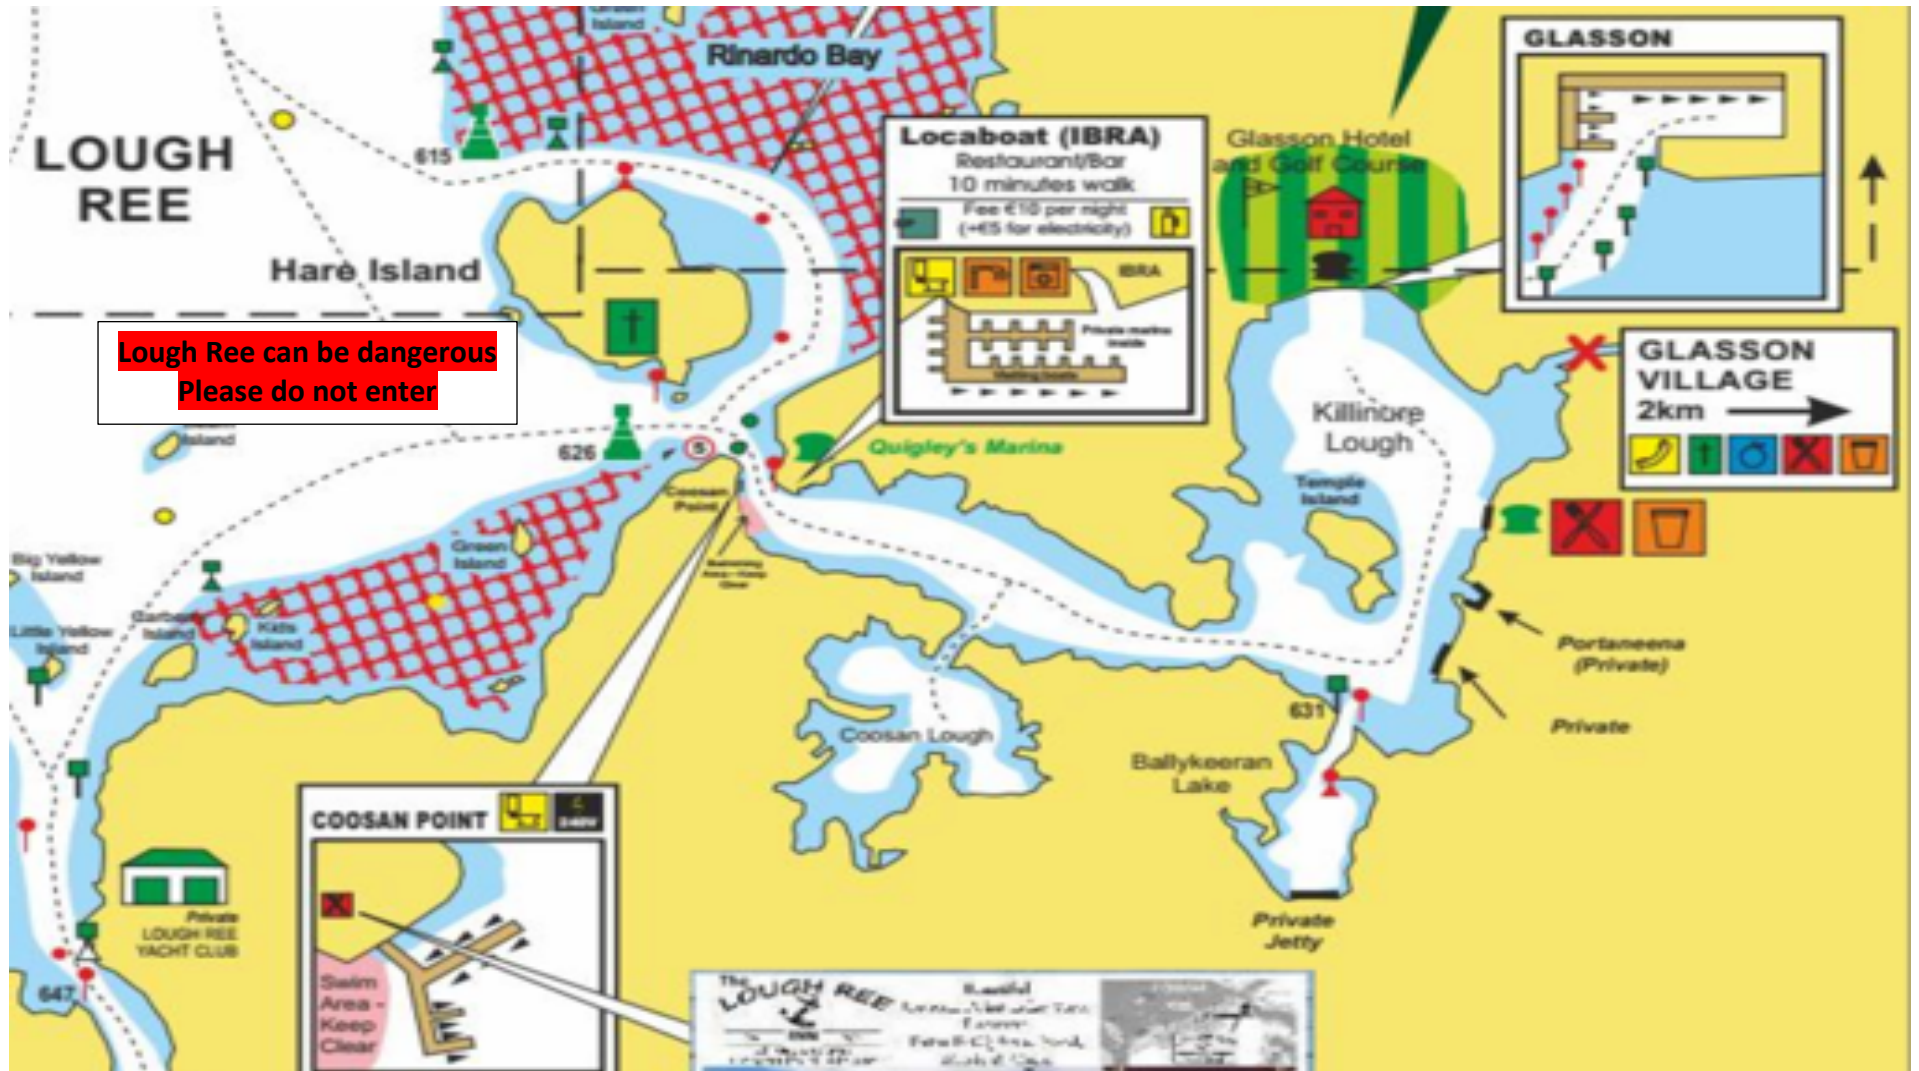

Map of the three Inner Lakes, Safe to Explore and Lots to See

Be Sure To Leave Your Contact Phone Number with Wineport Lodge Staff – Phone 0906439010 For Assistance